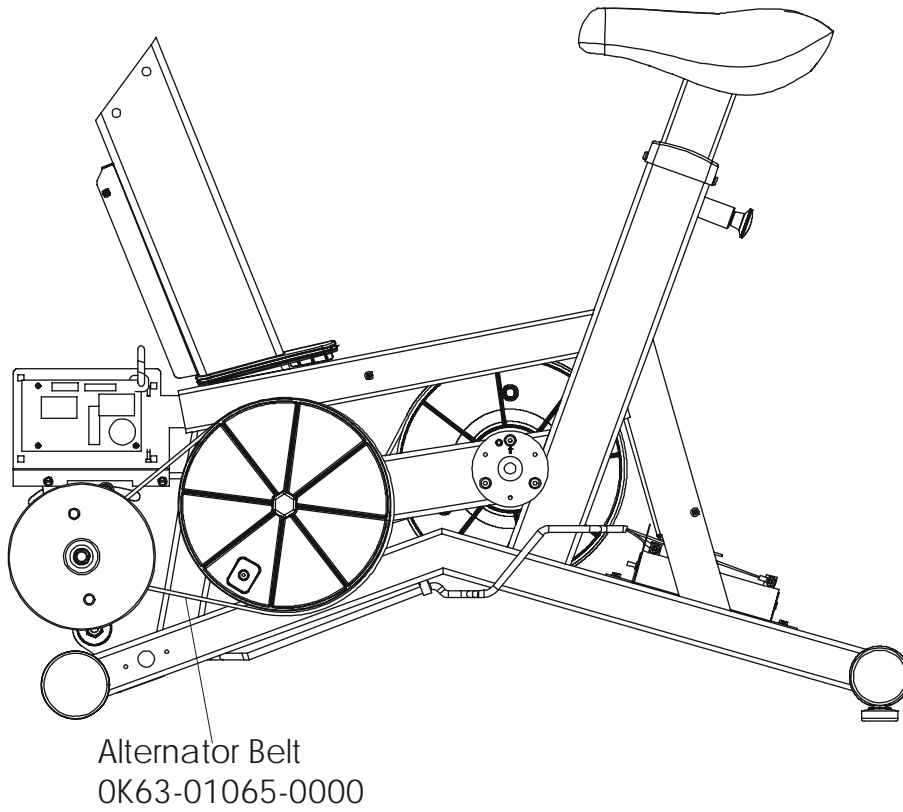

93CW-0XXX-02
S/N CCM100000 and up

ARCTIC SILVER 93CW
Handlebar Assy. - AK63-00101-0001

93CW-0XXX-02
S/N CCM100000 and up

ARCTIC SILVER 93CW
Belts

93CW-0XXX-02
S/N CCM100000 and up

ARCTIC SILVER 93CW

Cables

93CW-0XXX-02
S/N CCM100000 and up